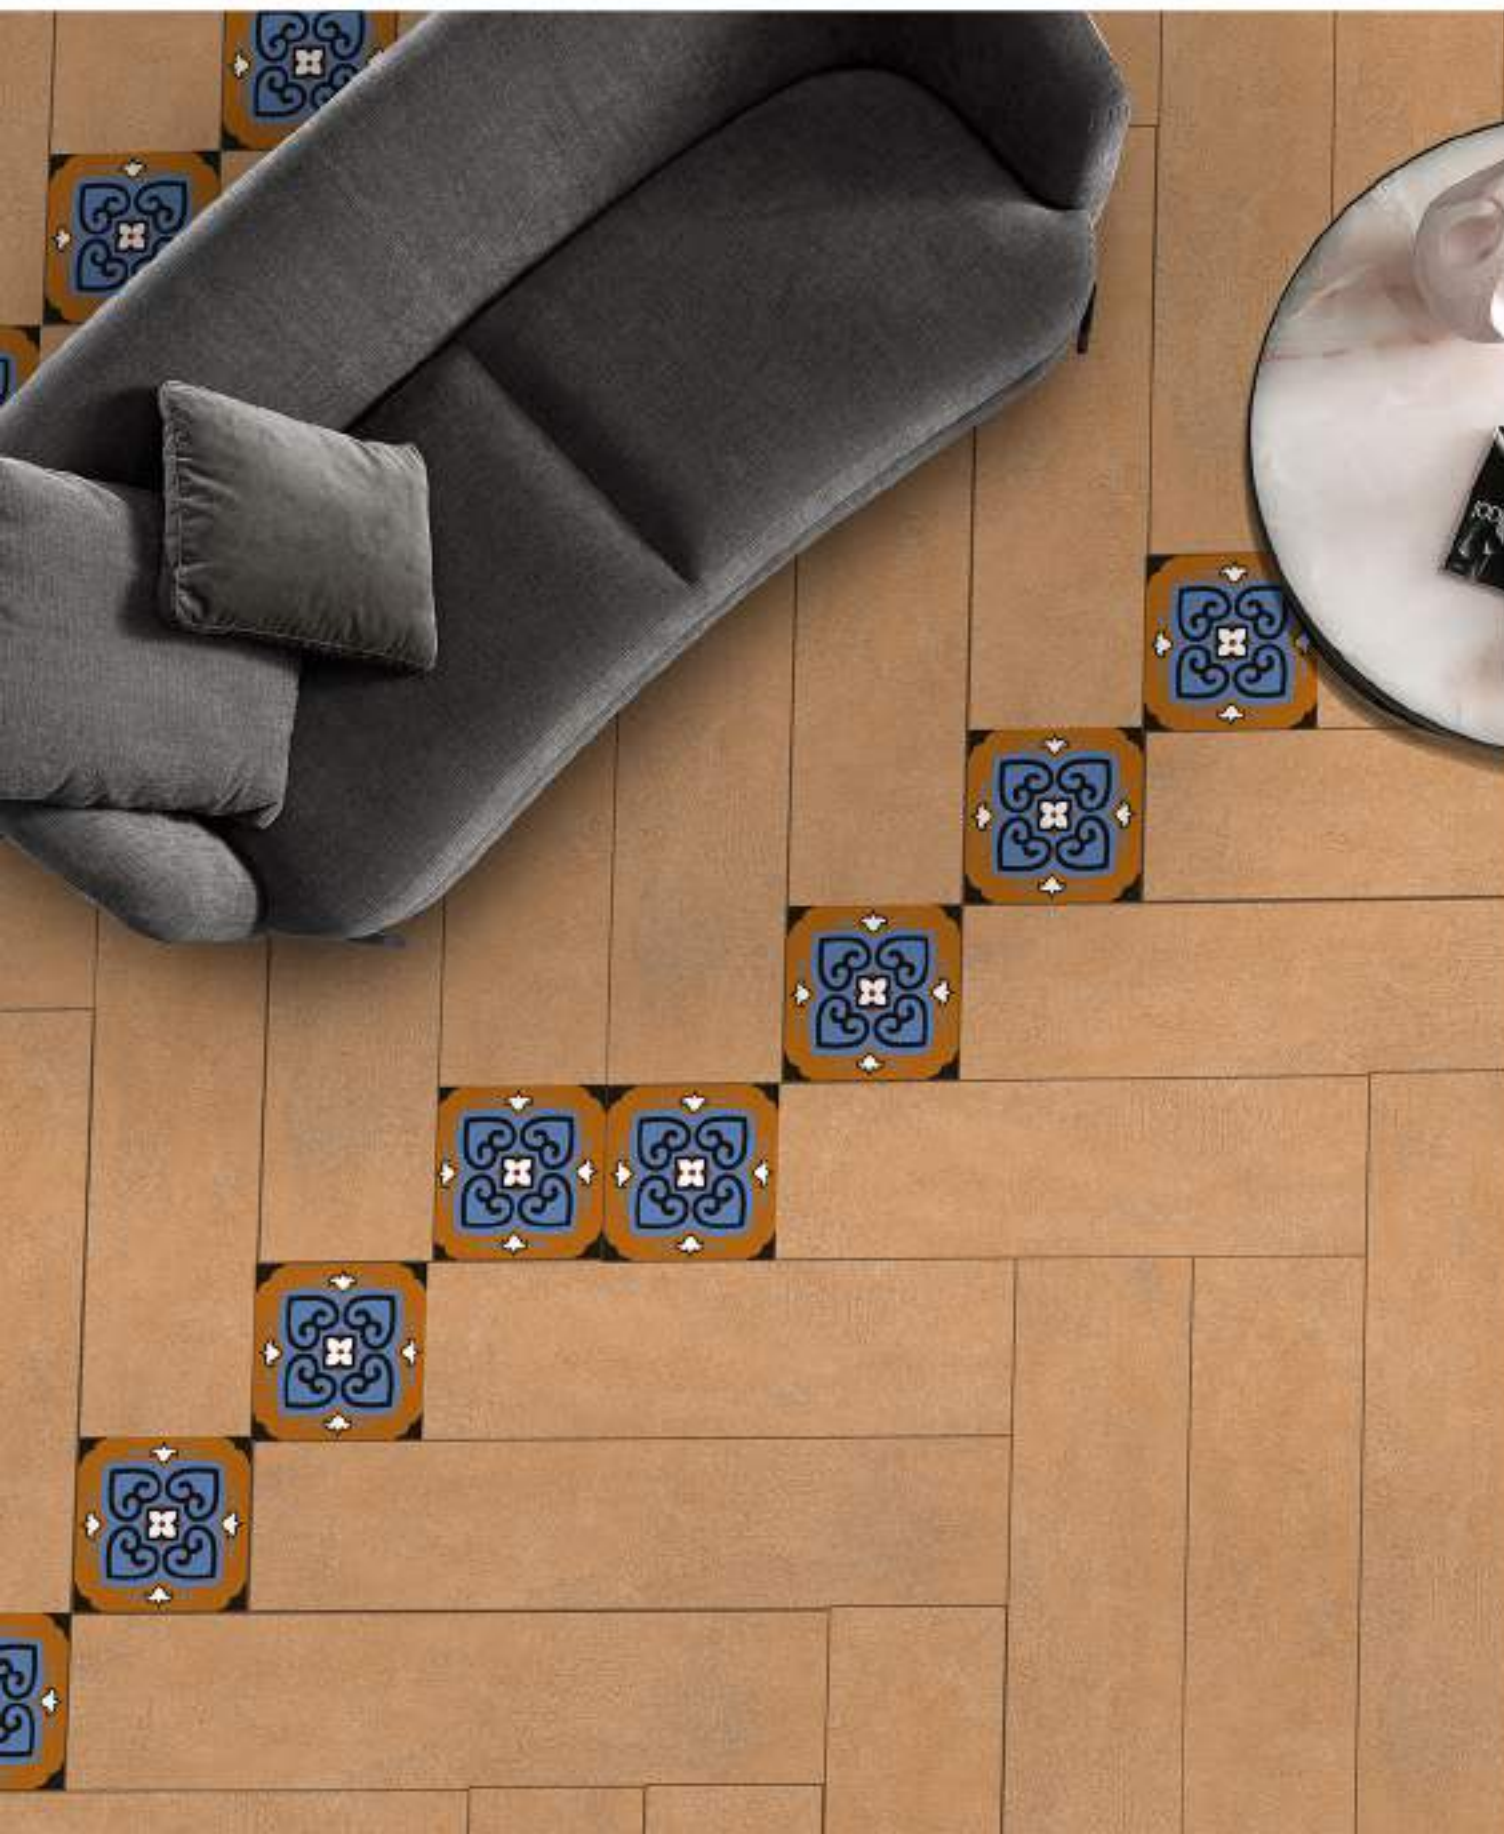

Hi-Tech
Waterproof

Frost
Resistant

Random
Design

Chemical
Resistant

Digital
Wall Tiles

Matt
Finish

200 x 900 mm

Random