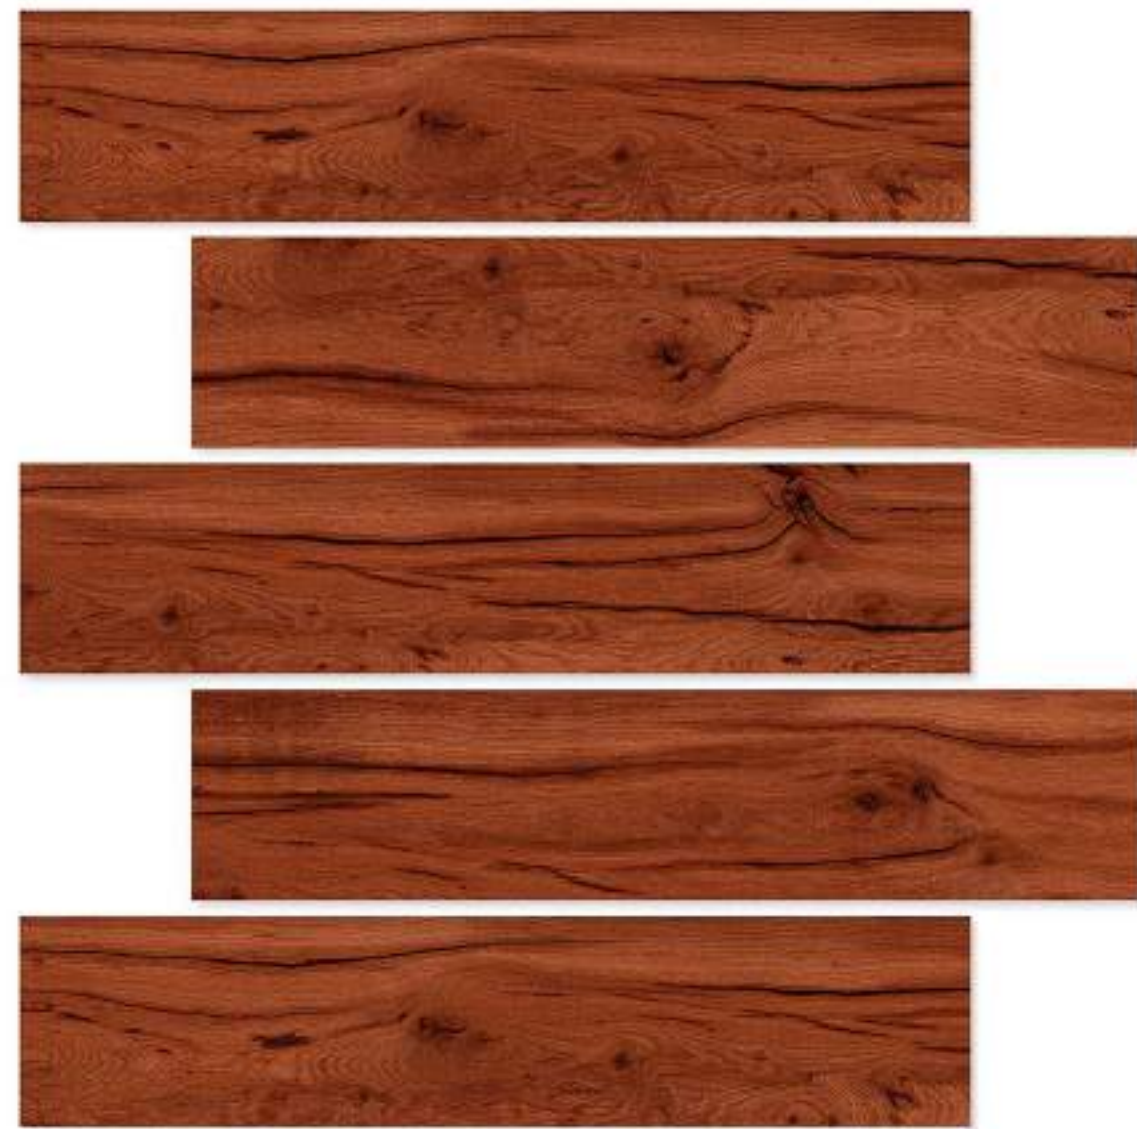

punch

BASS RED

Random