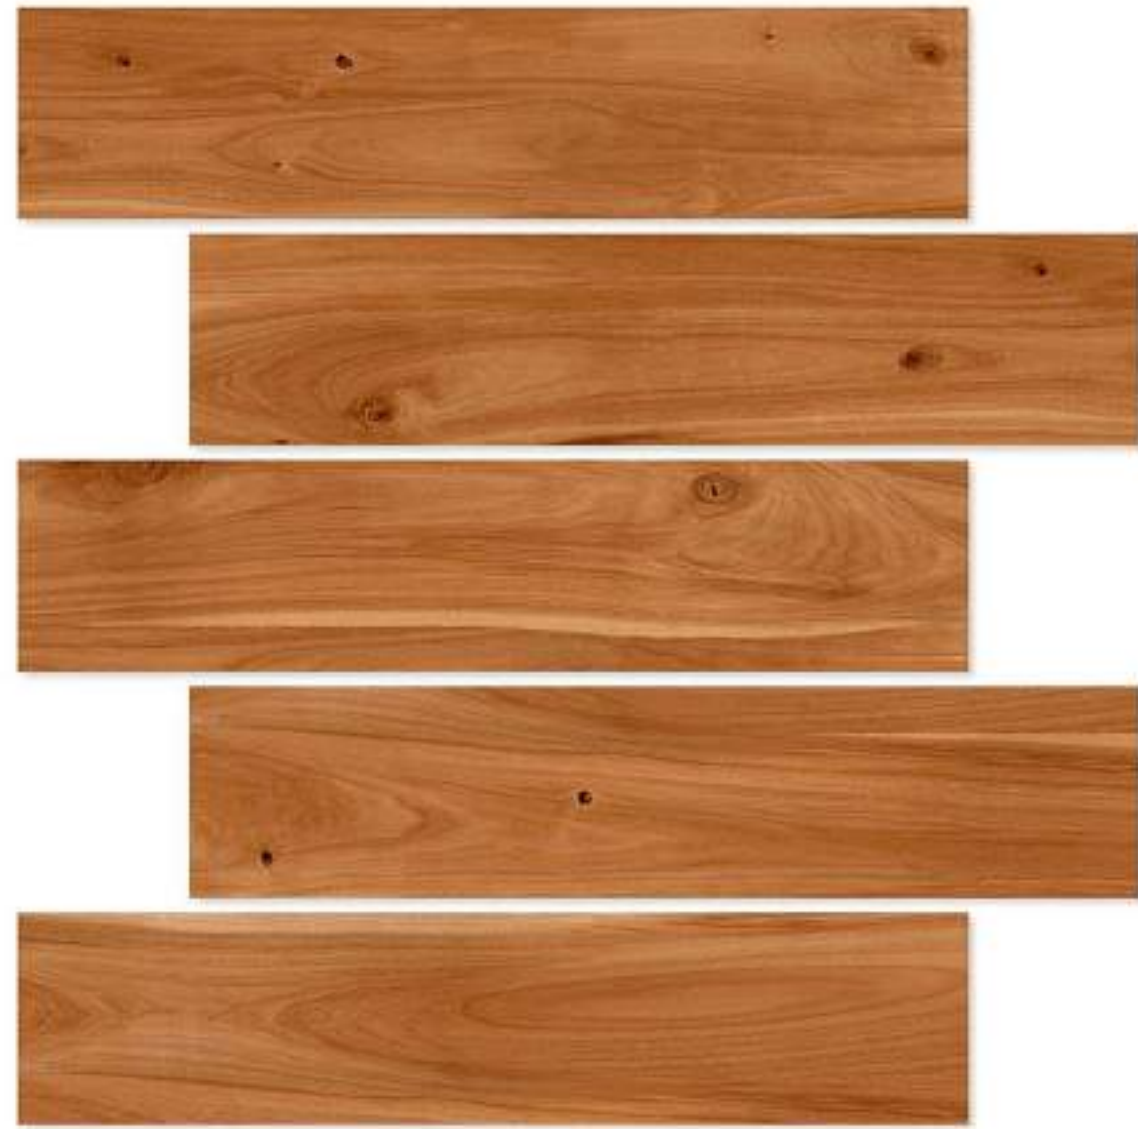

**Matt
Finish**

**200x
900mm**

punch

MORA WOOD

Random

Hi-Tech
Waterproof

Frost
Resistant

Random
Design