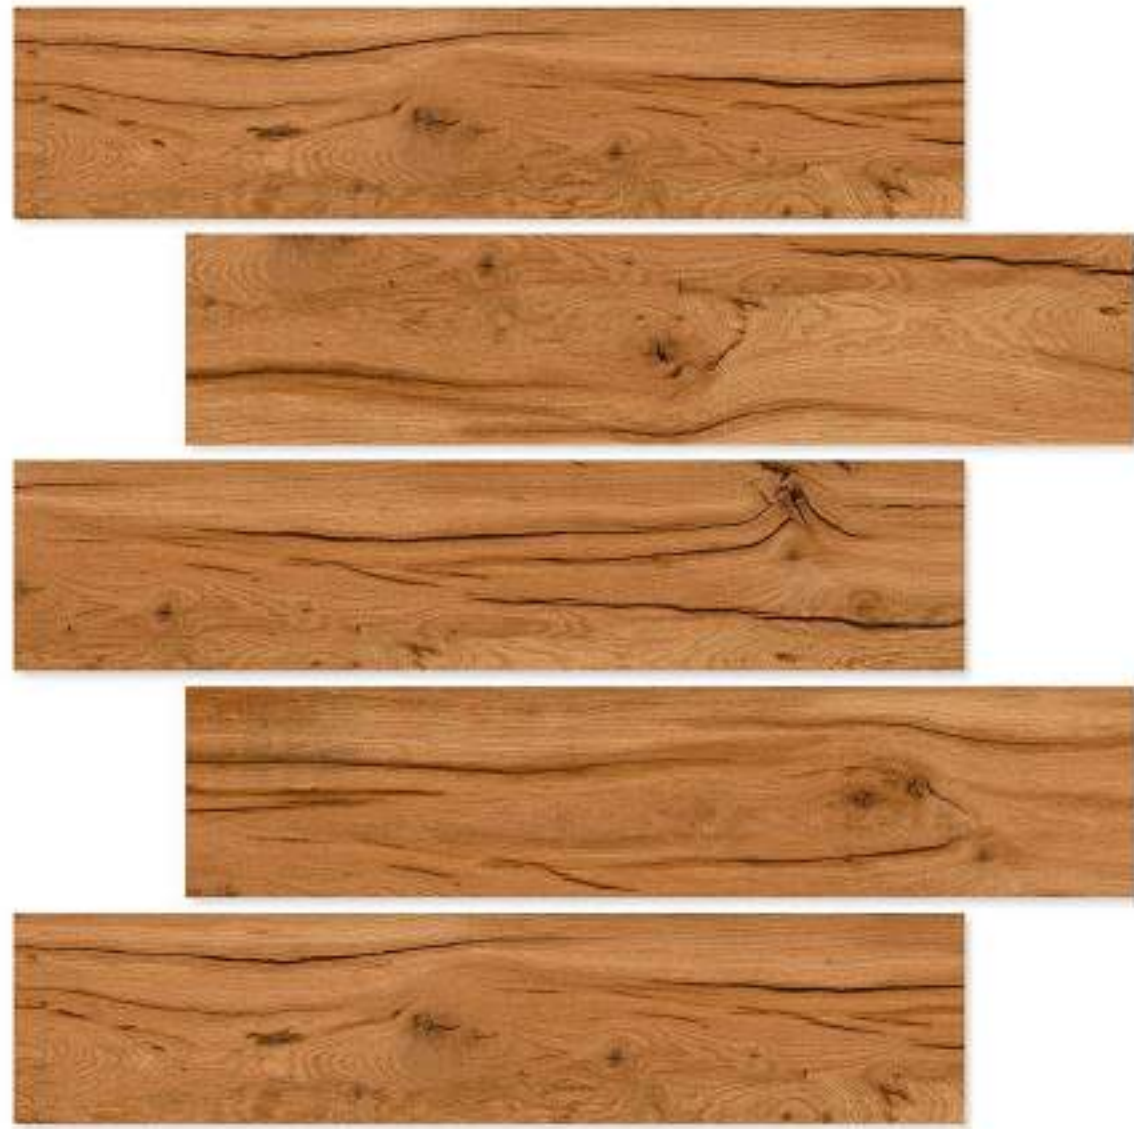

Frost
Resistant

Random
Design

Chemical
Resistant

**200x
900mm**

**Digital
Wall Tiles**

**Matt
Finish**

punch

BASS GOLD