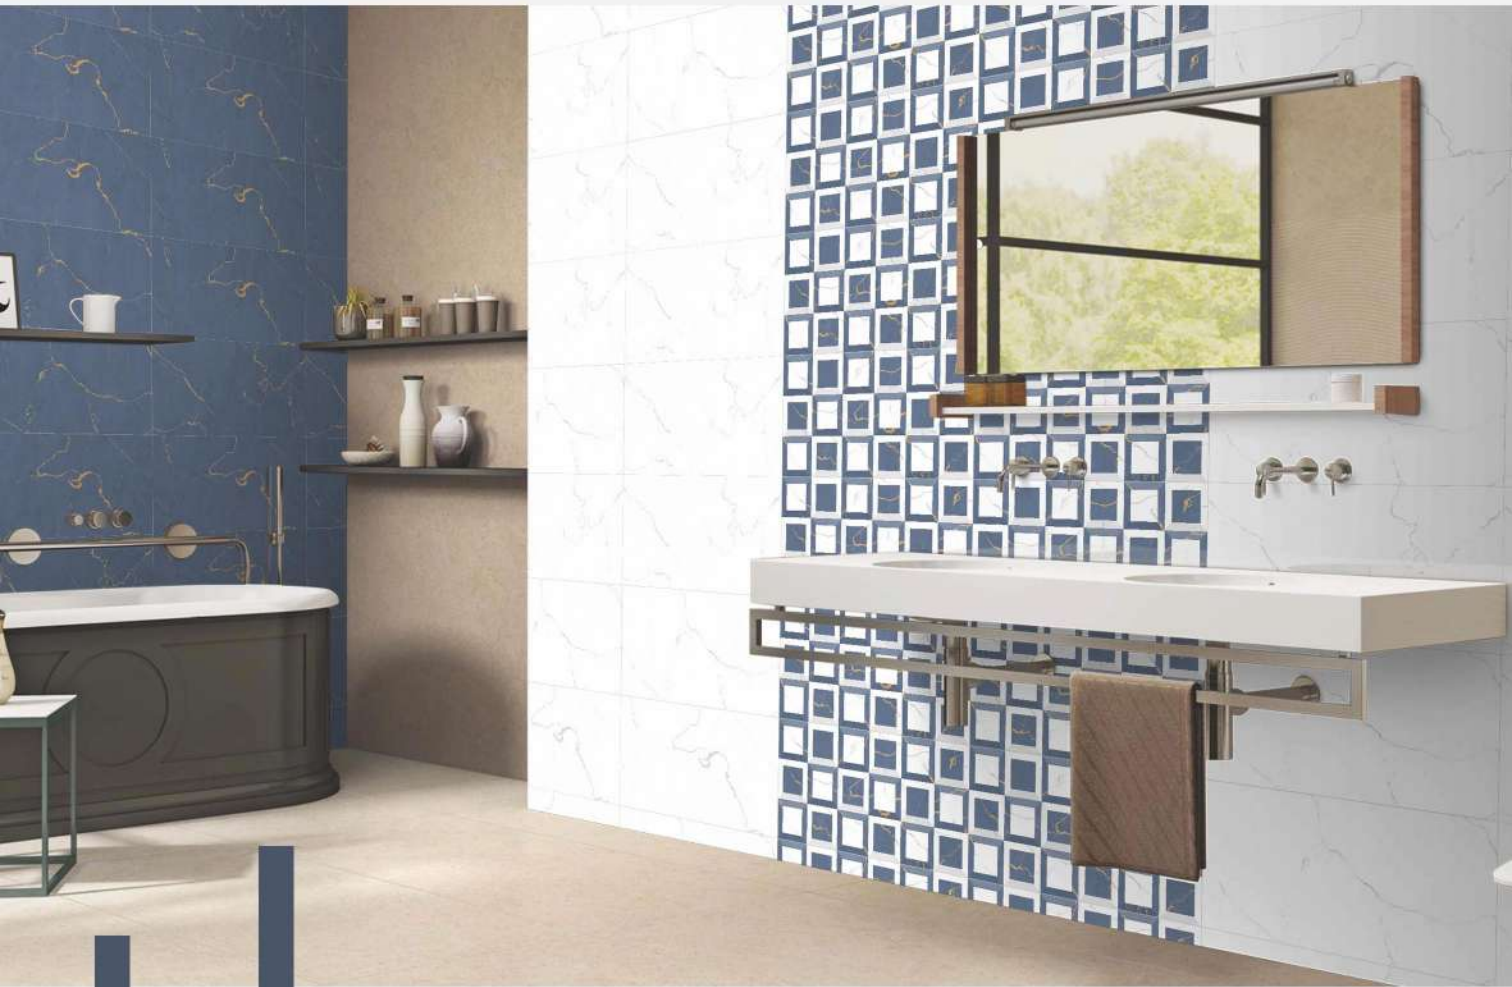

GLOSSY
SERIES

1015-L-(PLAIN/CONTINUE)

1015-HL1-(PUNCH)

1015-HL2-(PUNCH)

1015-D-(PLAIN/CONTINUE)

300x600 mm

DIGITAL
WALL TILES

GLOSSY
SERIES